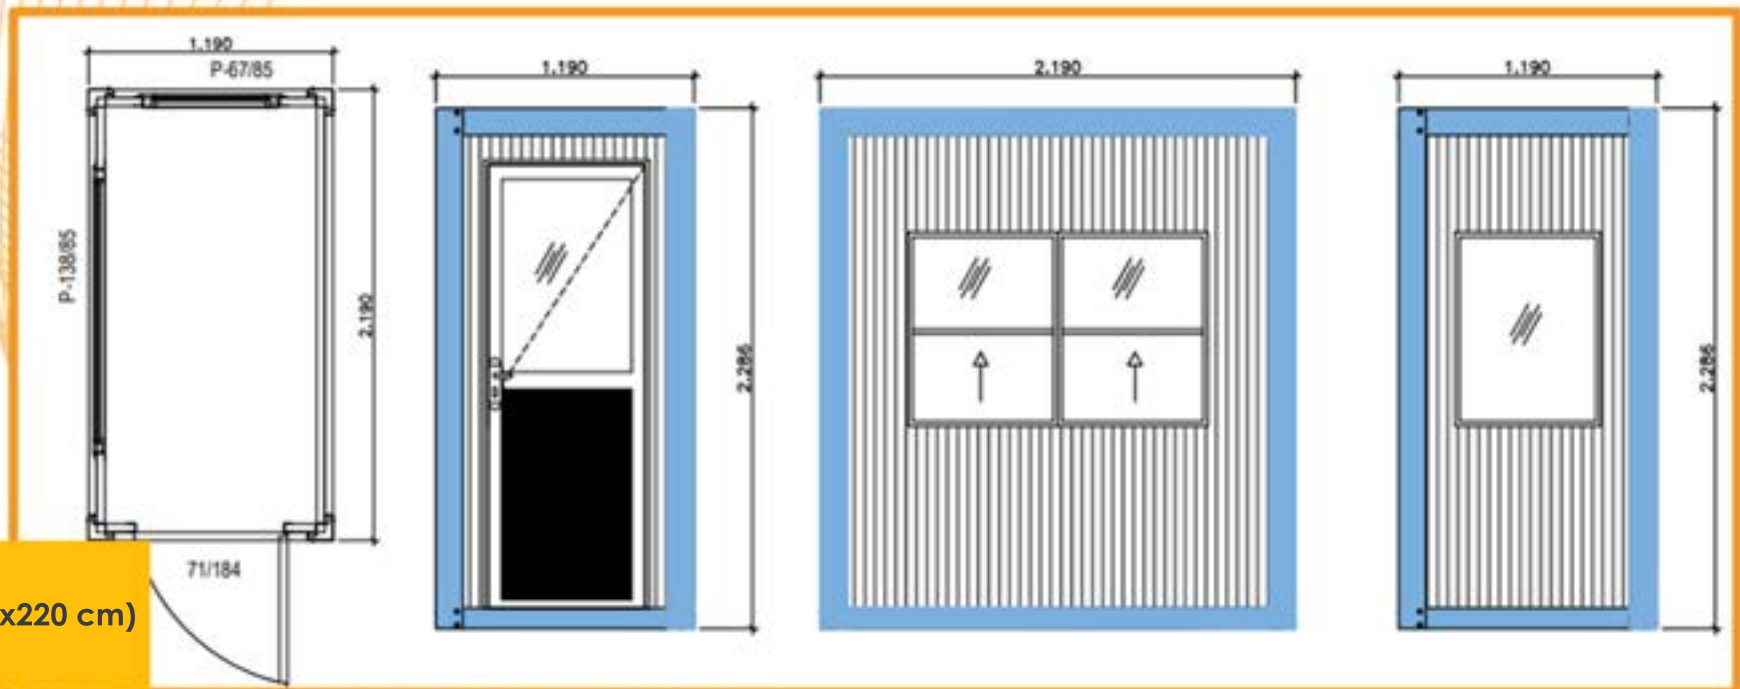

- LGS Main Structure
- Wall Panels
- Roof Panels

Sanitary Cabins

- + Single
- + Double
- + Triple
- + Quatro

Double Toilet Cabin (120 cm x 210 cm)

Single Toilets Cabin (110 cm x 120 cm)

WC-Shower Cabin (120 cm x 210 cm)

Security Cabin (110x120 cm)

Security Cabin (120x220 cm)

Security Cabinets

For Single Person Sizes
or
Bigger Sizes Are Available

Max Cabins

Security Cabin (220x220 cm)

Security Cabin (120x220 cm)

Referances