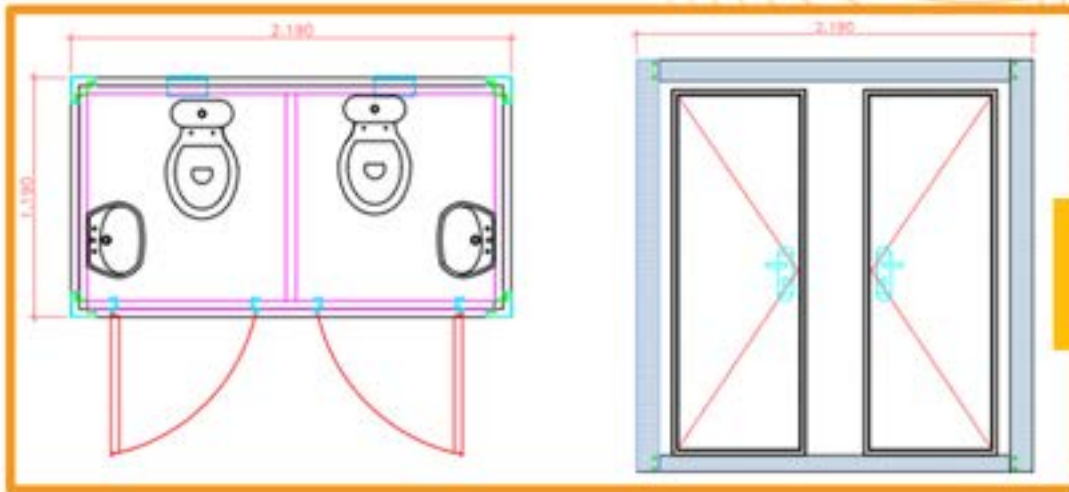

- LGS Main Structure
- Wall Panels
- Roof Panels

Sanitary Cabins

- + Single
- + Double
- + Triple
- + Quatro

Double Toilet Cabin (120 cm x 210 cm)

Single Toilets Cabin (110 cm x 120 cm)

WC-Shower Cabin (120 cm x 210 cm)

Security Cabin (110x120 cm)

Security Cabin (120x220 cm)

Security Cabinets

For Single Person Sizes
or
Bigger Sizes Are Available

Max Cabins

Security Cabin (220x220 cm)

Security Cabin (120x220 cm)

Referances