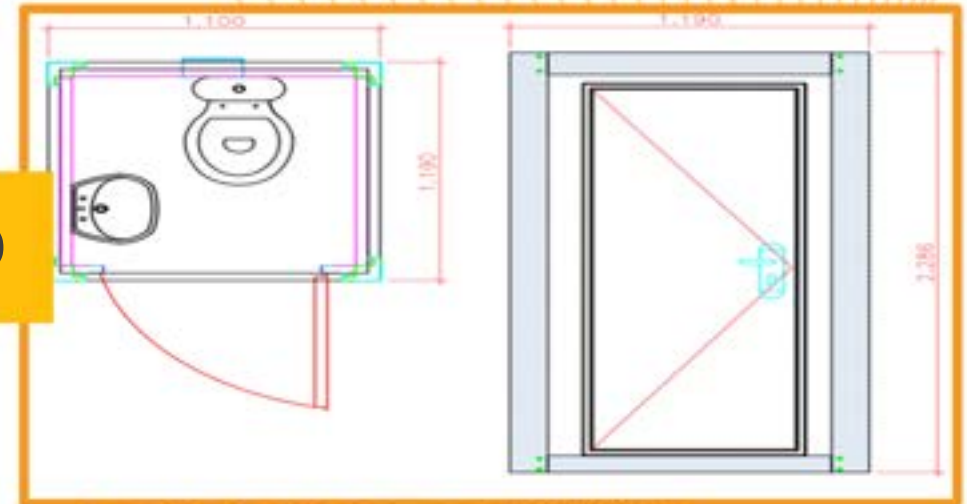

- LGS Main Structure
- Wall Panels
- Roof Panels

Sanitary Cabins

- + Single
- + Double
- + Triple
- + Quatro

Double Toilet Cabin (120 cm x 210 cm)

Single Toilets Cabin (110 cm x 120 cm)

WC-Shower Cabin (120 cm x 210 cm)

Security Cabin (110x120 cm)

Security Cabin (120x220 cm)

Security Cabinets

For Single Person Sizes
or
Bigger Sizes Are Available

Max Cabins

Security Cabin (220x220 cm)

Security Cabin (120x220 cm)

Referances