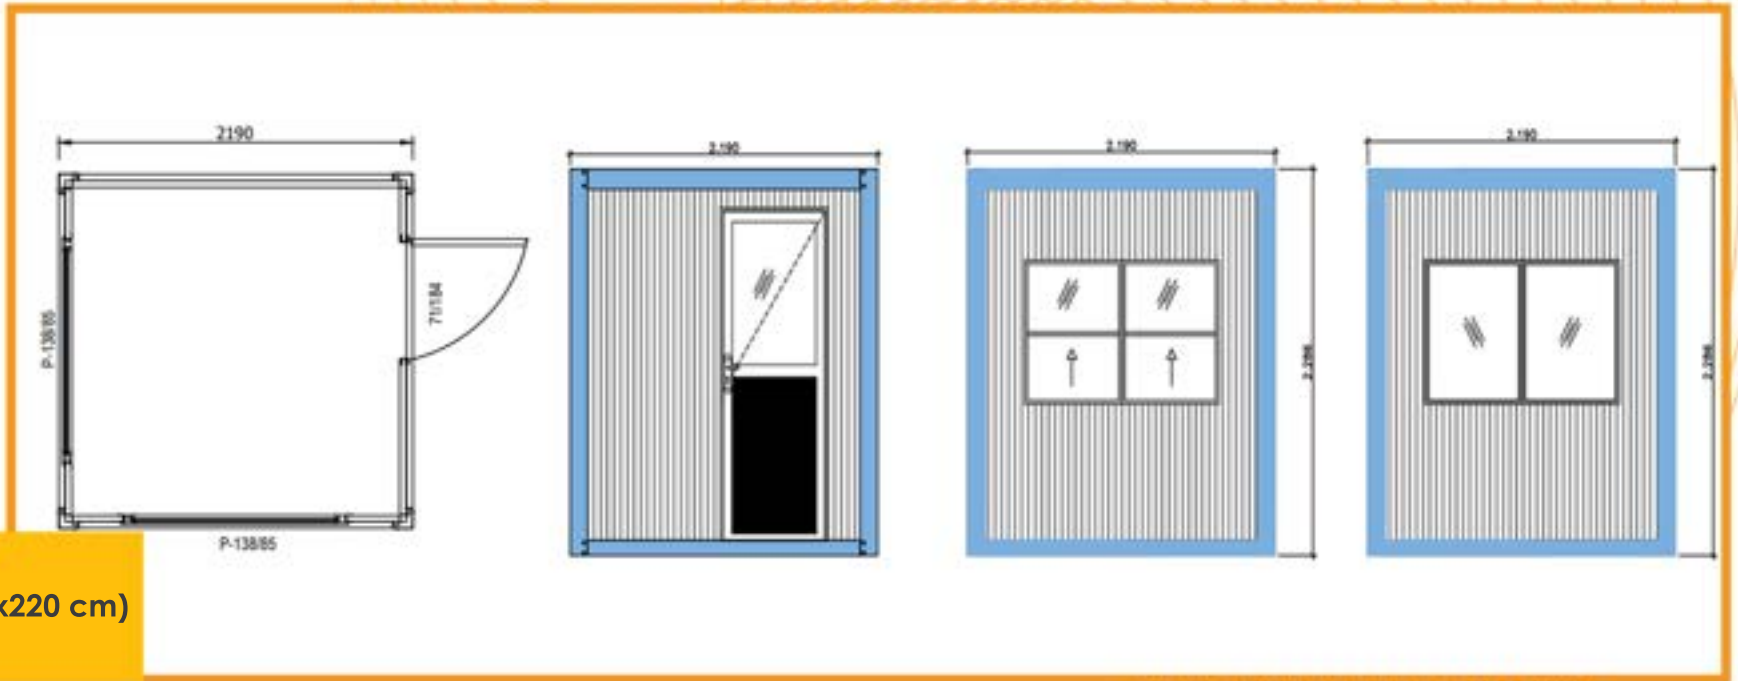

- LGS Main Structure
- Wall Panels
- Roof Panels

Sanitary Cabins

- + Single
- + Double
- + Triple
- + Quatro

Double Toilet Cabin (120 cm x 210 cm)

Single Toilets Cabin (110 cm x 120 cm)

WC-Shower Cabin (120 cm x 210 cm)

Security Cabin (110x120 cm)

Security Cabin (120x220 cm)

Security Cabinets

For Single Person Sizes
or
Bigger Sizes Are Available

Max Cabins

Security Cabin (220x220 cm)

Security Cabin (120x220 cm)

Referances