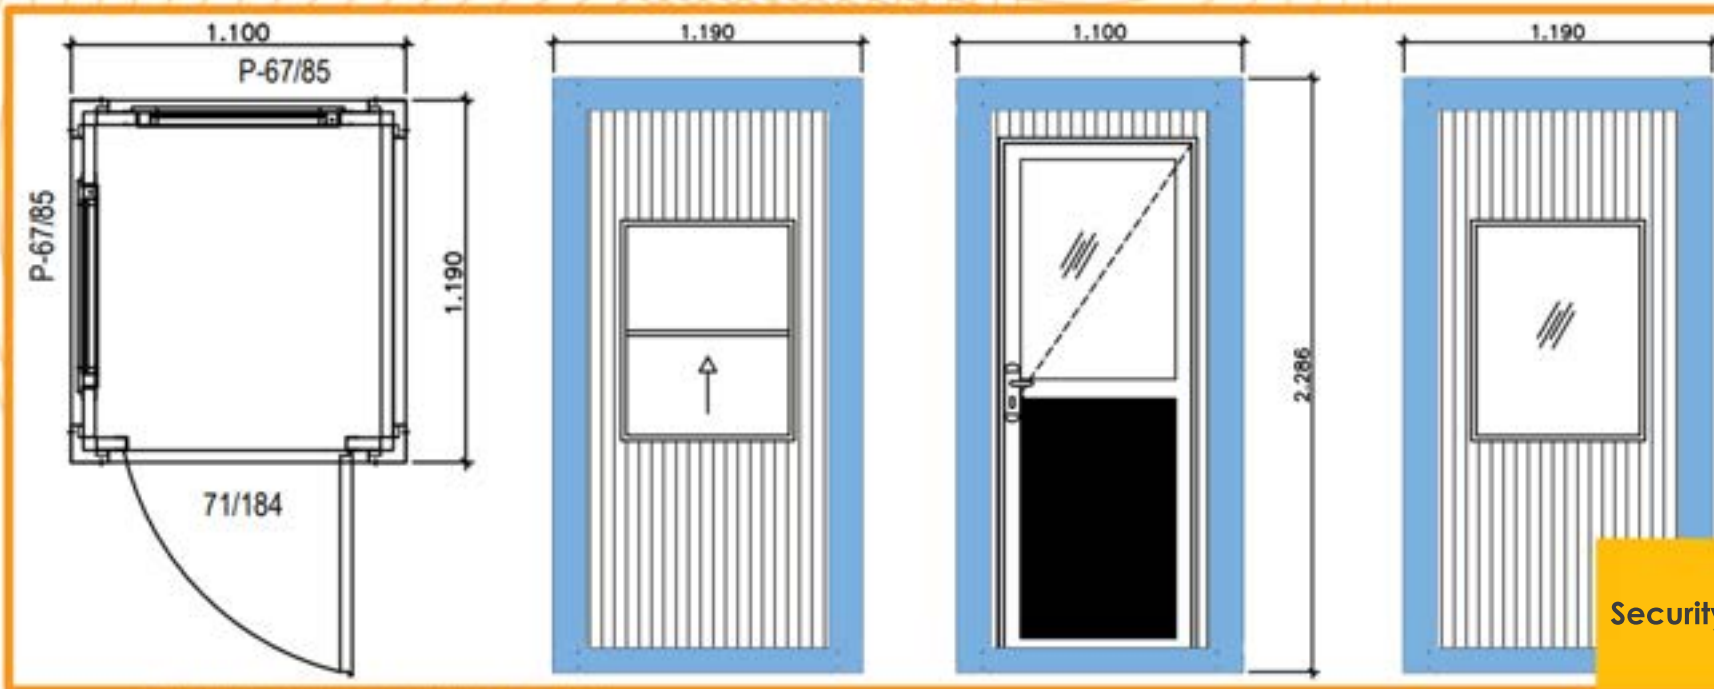

- LGS Main Structure
- Wall Panels
- Roof Panels

Sanitary Cabins

- + Single
- + Double
- + Triple
- + Quatro

Double Toilet Cabin (120 cm x 210 cm)

Single Toilets Cabin (110 cm x 120 cm)

WC-Shower Cabin (120 cm x 210 cm)

Security Cabin (110x120 cm)

Security Cabin (120x220 cm)

Security Cabinets

For Single Person Sizes
or
Bigger Sizes Are Available

Max Cabins

Security Cabin (220x220 cm)

Security Cabin (120x220 cm)

Referances