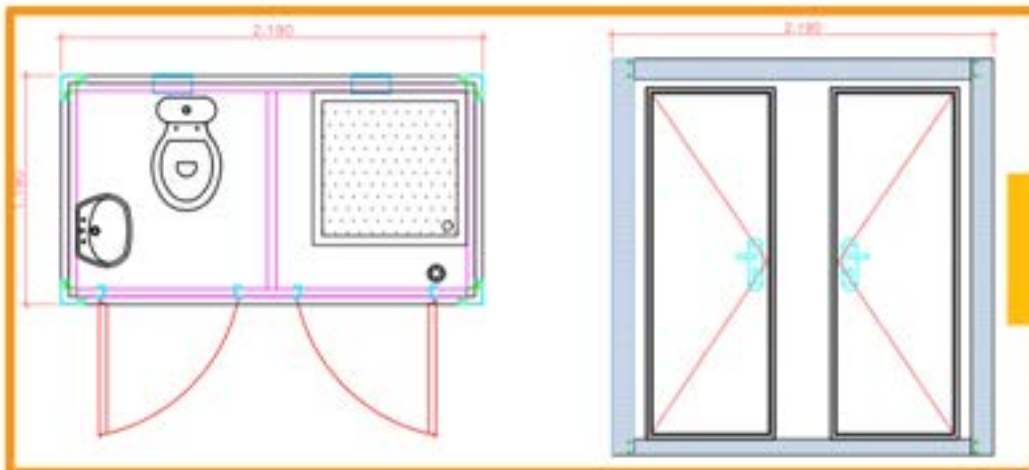

- LGS Main Structure
- Wall Panels
- Roof Panels

Sanitary Cabins

- + Single
- + Double
- + Triple
- + Quatro

Double Toilet Cabin (120 cm x 210 cm)

Single Toilets Cabin (110 cm x 120 cm)

WC-Shower Cabin (120 cm x 210 cm)

Security Cabin (110x120 cm)

Security Cabin (120x220 cm)

Security Cabinets

For Single Person Sizes
or
Bigger Sizes Are Available

Max Cabins

Security Cabin (220x220 cm)

Security Cabin (120x220 cm)

Referances