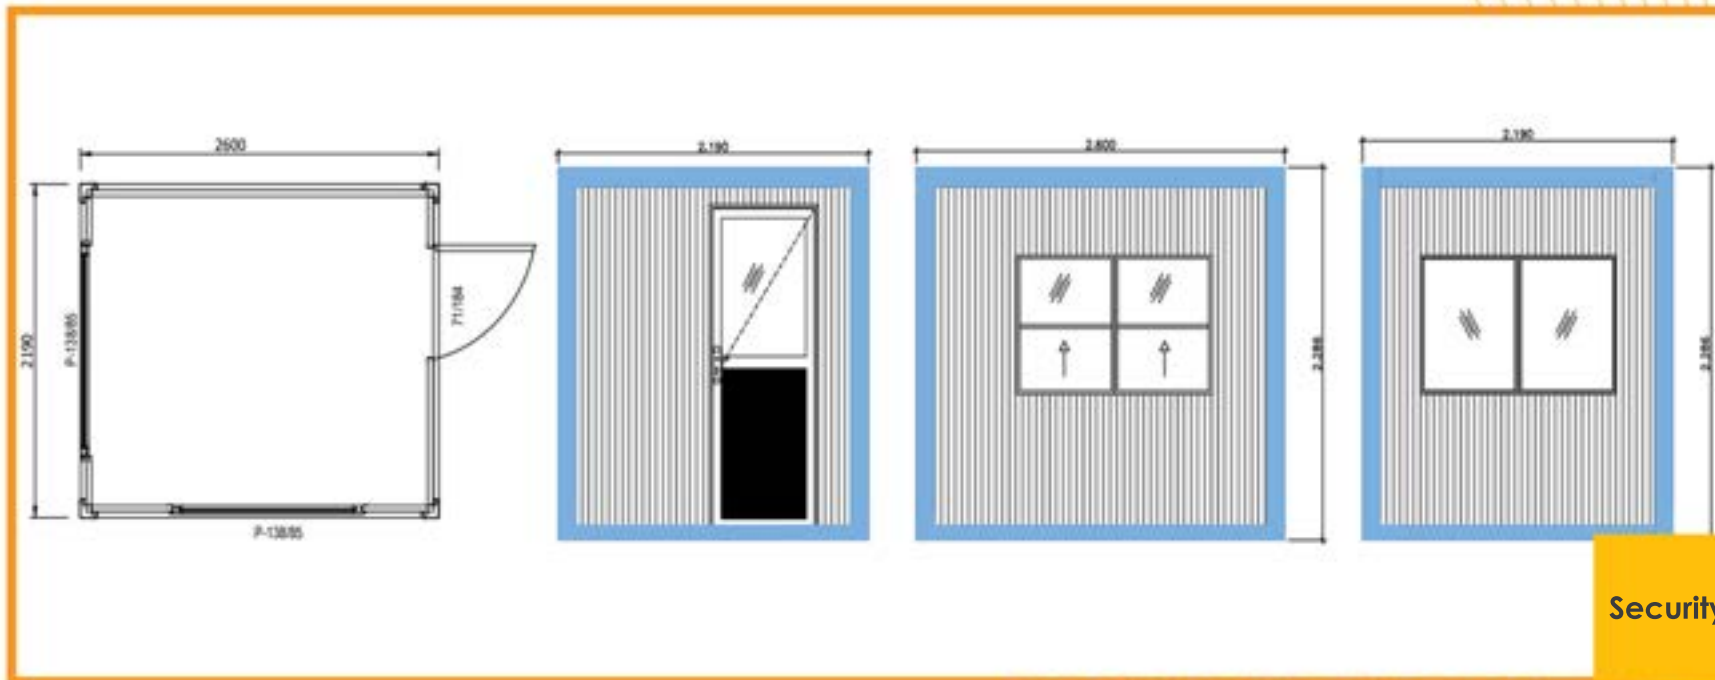

- LGS Main Structure
- Wall Panels
- Roof Panels

Sanitary Cabins

- + Single
- + Double
- + Triple
- + Quatro

Double Toilet Cabin (120 cm x 210 cm)

Single Toilets Cabin (110 cm x 120 cm)

WC-Shower Cabin (120 cm x 210 cm)

Security Cabin (110x120 cm)

Security Cabin (120x220 cm)

Security Cabinets

For Single Person Sizes
or
Bigger Sizes Are Available

Max Cabins

Security Cabin (220x220 cm)

Security Cabin (120x220 cm)

Referances